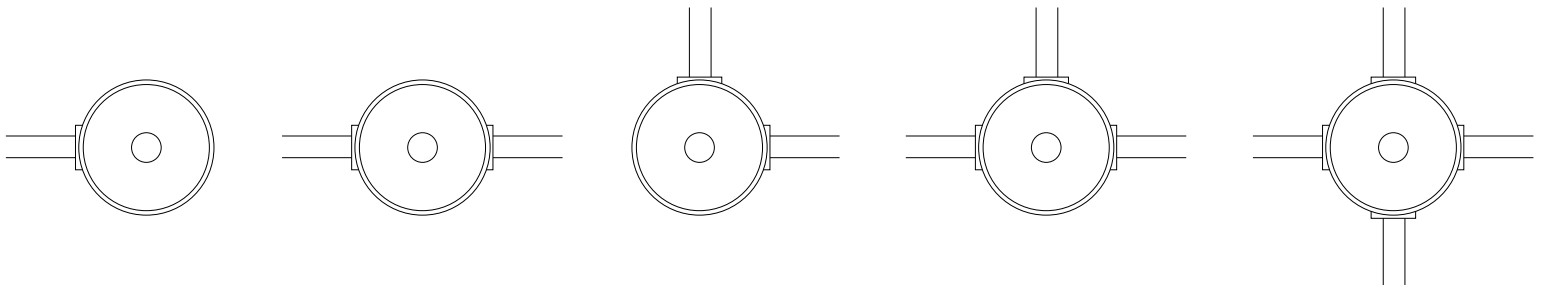

### DEEP CANOPY FOR SURFACE, CORD, OR PENDANT MOUNT

Deep Canopy options come standard with 4 Knockouts installed. Accommodates a 4" octagonal junction box with 1-1/2" depth (provided by others).

Knockouts may be run from 4 sides

Single Conduit Mount

Double 180° Conduit Mount

Double 90° Conduit Mount

Triple 90° Conduit Mount

Quad 90° Conduit Mount