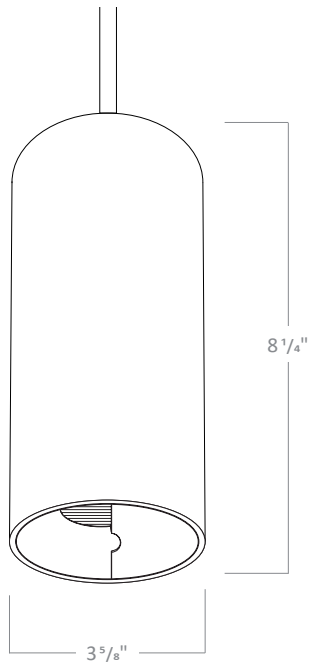

RCYA3

3" LED ARCHITECTURAL CYLINDER
WALL WASH

RCYA3 DIMENSIONS